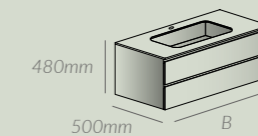

Keramikwaschtisch mit Unterschrank
2 Schubladen
B 750mm LA090100*
B 950mm LA090101*
B 1050mm LA090102*
B 1200mm LA090103*